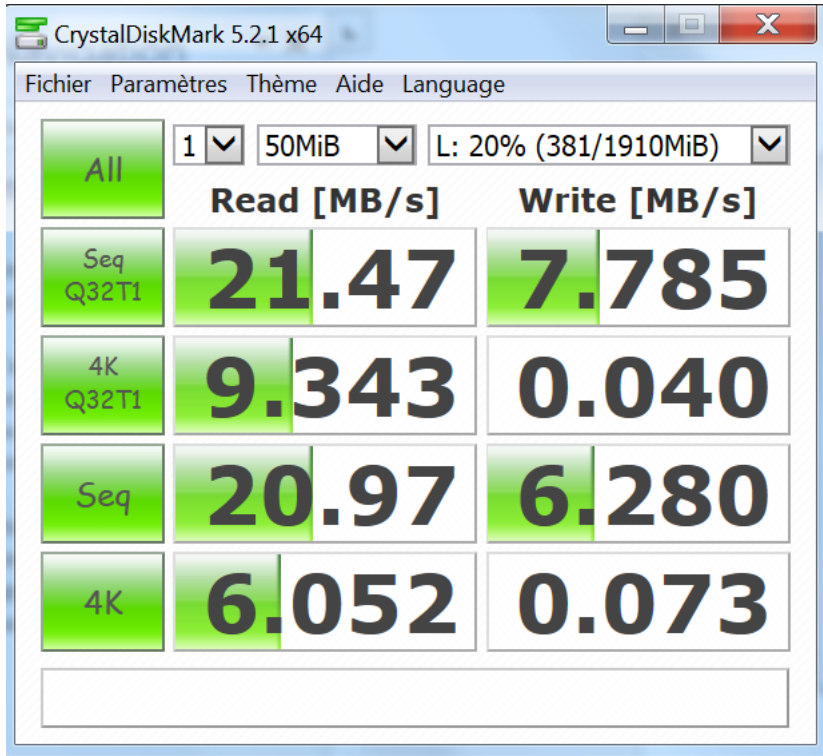

Random Read 4KiB (Q= 1,T= 1) : 6.115 MB/s [1492.9 IOPS]

Random Write 4KiB (Q= 1,T= 1) : 0.185 MB/s [45.2 IOPS]

Test : 50 MiB [I: 11.9% (3.4/28.9 GiB)] (x1) [Interval=5 sec]

Date : 2017/01/18 19:11:08

OS : Windows 7 Professional SP1 [6.1 Build 7601] (x64)

Verbatim 2 Go (USB2)